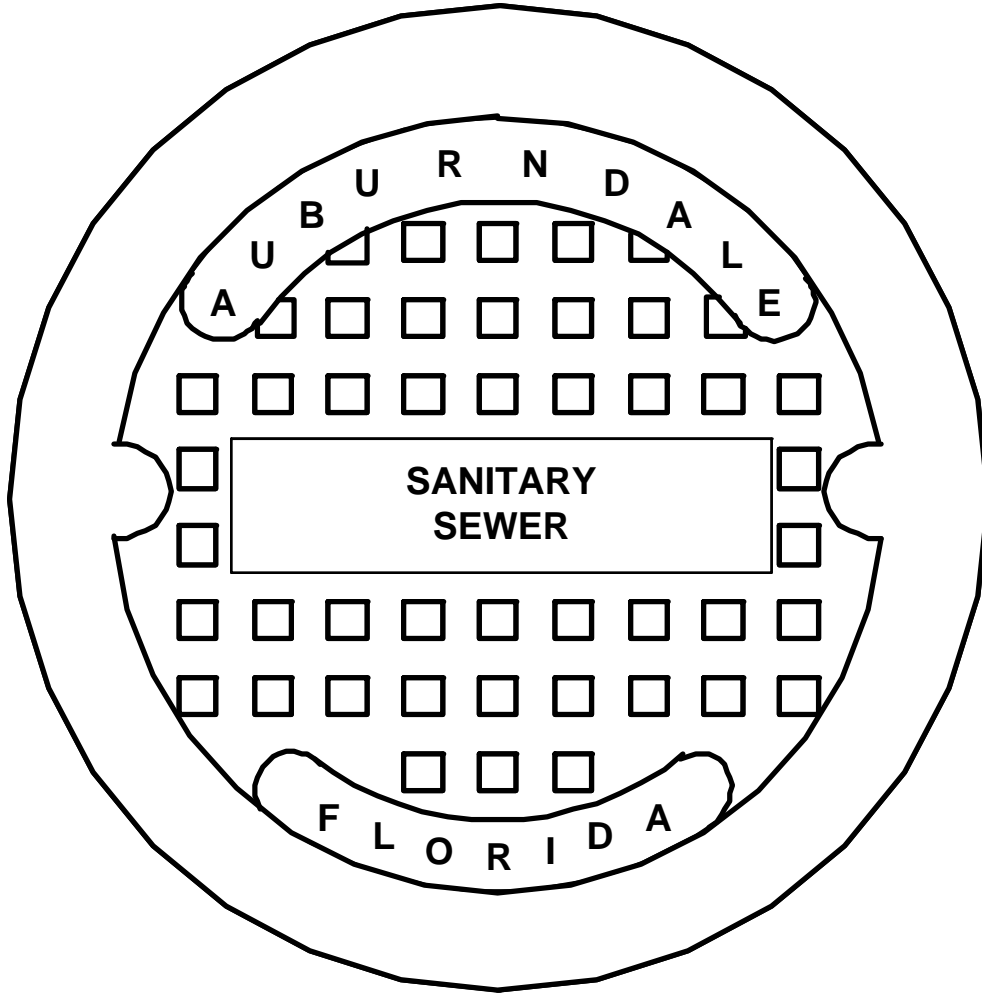

CITY OF AUBURNDALE STANDARD MANHOLE COVER

NEW COVER 25 ³/₄"
TYPE USF 227 AS RING & COVER

SMALL COVER 22 ³/₄"
TYPE USF 240G RING & COVER

LARGE COVER 23 ³/₄"
TYPE USF 170E RING & COVER